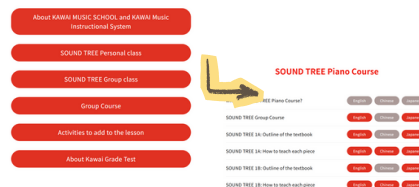

**Select Videos
Freely**

After logging in, select a
video
*For ID and password, contact
your country representative